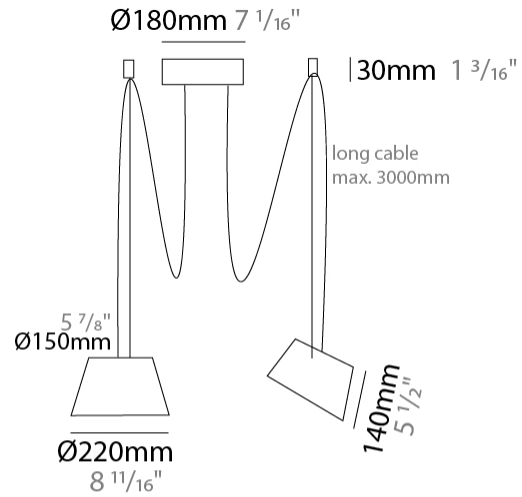

SENTO SUSPENSION

D111031-

base number Finish
Options

PROJECT _____
TYPE _____
SPECIFIER _____
QUANTITY _____
DATE _____

1. To build a product code in our configurator select the specify button on the base model # product page
2. To build a manual product code on this datasheet choose from the options listed below in blue font and add the suffix to the base model #

GENERAL

Series: Sentto
Brand: Ole
Division: Design
Mounting Type: Suspension
Mounting Location: Ceiling
Subcategory: Pendant

PHYSICAL

Shape: Bell
Diameter (mm): 220
Diameter (in): 8 11/16
Height (mm): 140
Height (in): 5 1/2
Max. Overall Height (mm): 3140
Max. Overall Height (in): 123 5/8
Light Distribution: Direct
Weight (kg): 1.8
Weight (lbs): 3.6
Diffuser: Arylic - Satin
Fixture Finish: [WHi / MBK / MWH](#)
Fixture Material: Metal
Cable Details: 3000mm Cable

ELECTRICAL

Number of Lamps: 2
Lamp Type: LED Retrofit
Lamp Shape: MR16
Bulb Included: Bulb Not Included
Max. Wattage Per Lamp (W): 7
Lamp Base: GU10
Input Voltage (V): 120

LED

OPTICAL

Adjustability: Tilting

RATINGS AND CERTIFICATIONS

Certified By: Certified for North American Standards
IP rating: IP20