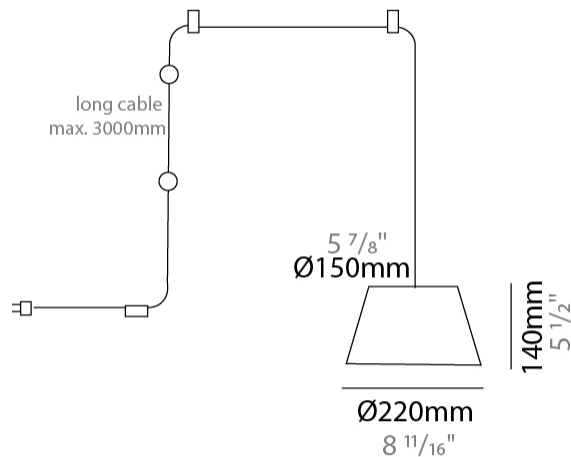

PROJECT	_____
TYPE	_____
SPECIFIER	_____
QUANTITY	_____
DATE	_____

SENTO SUSPENSION

D111030-

base number   Finish
(Triangle)

1. To build a product code in our configurator select the specify button on the base model # product page
2. To build a manual product code on this datasheet choose from the options listed below in blue font and add the suffix to the base model #

GENERAL

Series: Sento
Brand: Ole
Division: Design
Mounting Type: Suspension
Mounting Location: Ceiling
Subcategory: Pendant

PHYSICAL

Shape: Bell
Diameter (mm): 220
Diameter (in): 8 11/16
Height (mm): 140
Height (in): 5 1/2
Max. Overall Height (mm): 3140
Max. Overall Height (in): 123 5/8
Light Distribution: Direct
Weight (kg): 1.2
Weight (lbs): 2.6
Diffuser:rylic - Satin
[Fixture Finish: WHI / MBK / BEI / MSA / OGR / MWH](#)
Fixture Material: Metal
Cable Details: 3000mm Cable

ELECTRICAL

Number of Lamps: 1
Lamp Type: LED Retrofit
Lamp Shape: MR16
Bulb Included: Bulb Not Included
Max. Wattage Per Lamp (W): 7
Lamp Base: GU10
Input Voltage (V): 120

LED

OPTICAL

Adjustability: Fixed

RATINGS AND CERTIFICATIONS

Certified By: Certified for North American Standards
IP rating: IP20