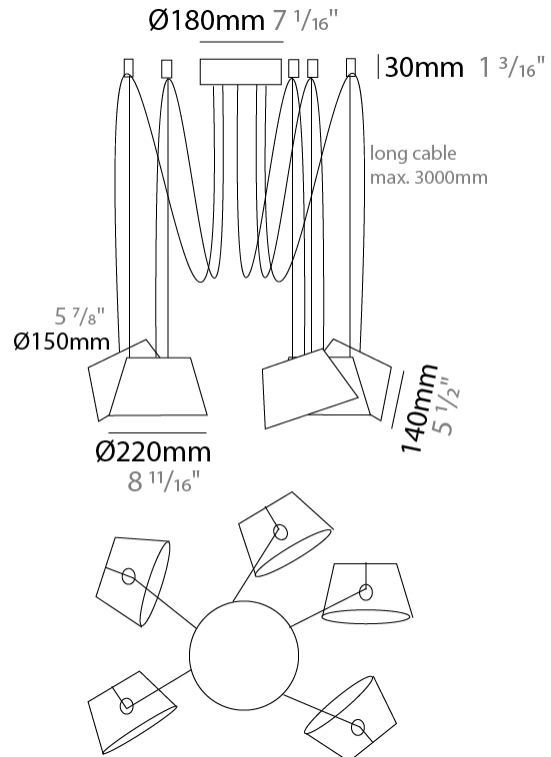

PROJECT _____
TYPE _____
SPECIFIER _____
QUANTITY _____
DATE _____

SENTO SUSPENSION

D111034-

base number   Finish
Options

1. To build a product code in our configurator select the specify button on the base model # product page
2. To build a manual product code on this datasheet choose from the options listed below in blue font and add the suffix to the base model #

GENERAL

Series: Sento
Brand: Ole
Division: Design
Mounting Type: Suspension
Mounting Location: Ceiling
Subcategory: Pendant

PHYSICAL

Shape: Bell
Diameter (mm): 220
Diameter (in): 8 11/16
Height (mm): 140
Height (in): 5 1/2
Max. Overall Height (mm): 3140
Max. Overall Height (in): 123 5/8
Light Distribution: Direct
Weight (kg): 3.6
Weight (lbs): 7.9
Diffuser: Arylic - Satin
Fixture Finish: WHi / MBK / MWH
Fixture Material: Metal
Cable Details: 3000mm Cable

ELECTRICAL

Number of Lamps: 5
Lamp Type: LED Retrofit
Lamp Shape: MR16
Bulb Included: Bulb Not Included
Max. Wattage Per Lamp (W): 7
Lamp Base: GU10
Input Voltage (V): 120

LED

OPTICAL

Adjustability: Tilting

RATINGS AND CERTIFICATIONS

Certified By: Certified for North American Standards
IP rating: IP20